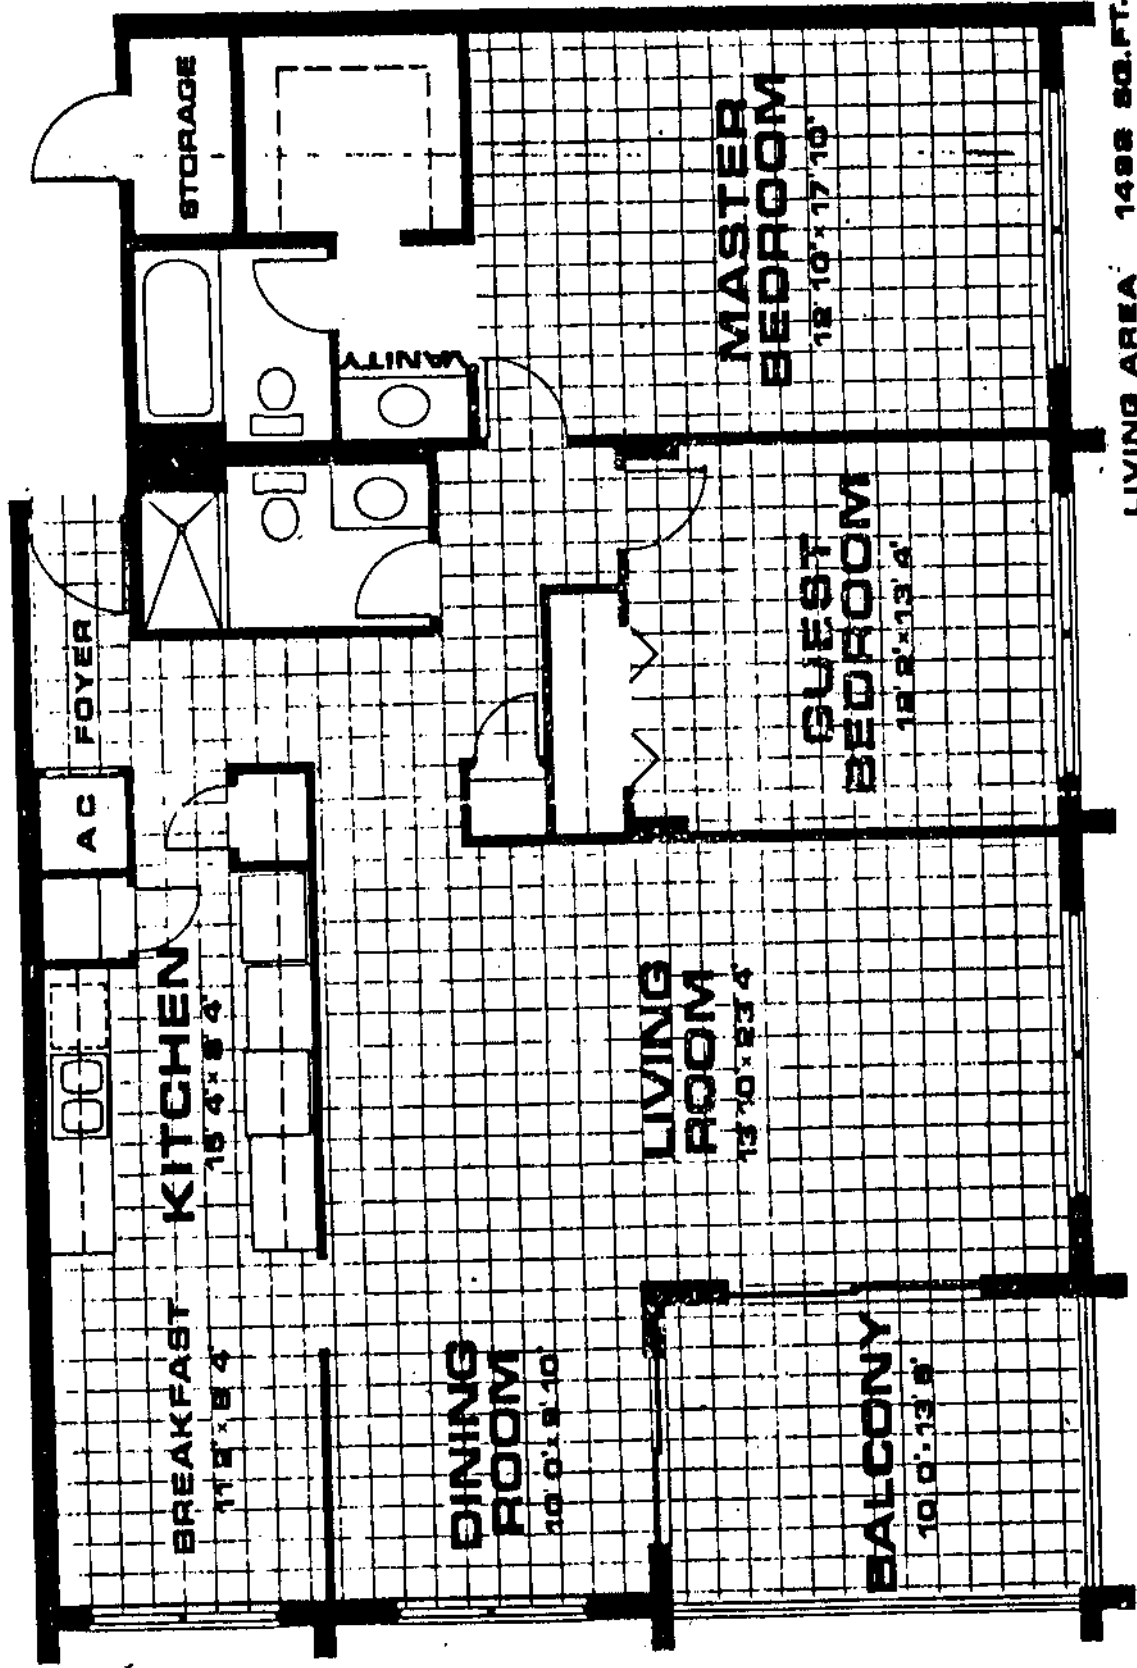

UNIT A

UNIT X IS THE FLIP VERSION

LIVING AREA: 1492 SQ. FT.
BALCONY: 135 SQ. FT.
TOTAL AREA: 1627 SQ. FT.

Aquarius Club

Aquarius Club

UNITS B, C OR D

UNITS G, H OR J ARE THE FLIP VERSION

LIVING AREA	1551 SQ. FT.
BALCONY	189 SQ. FT.
TOTAL AREA	1740 SQ. FT.

LIVING AREA 1615 SQ. FT.
 BALCONY 135 SQ. FT.
 TOTAL AREA 1750 SQ. FT.

UNIT E
 UNIT F IS THE 'FLIP' VERSION

Aquarius Club