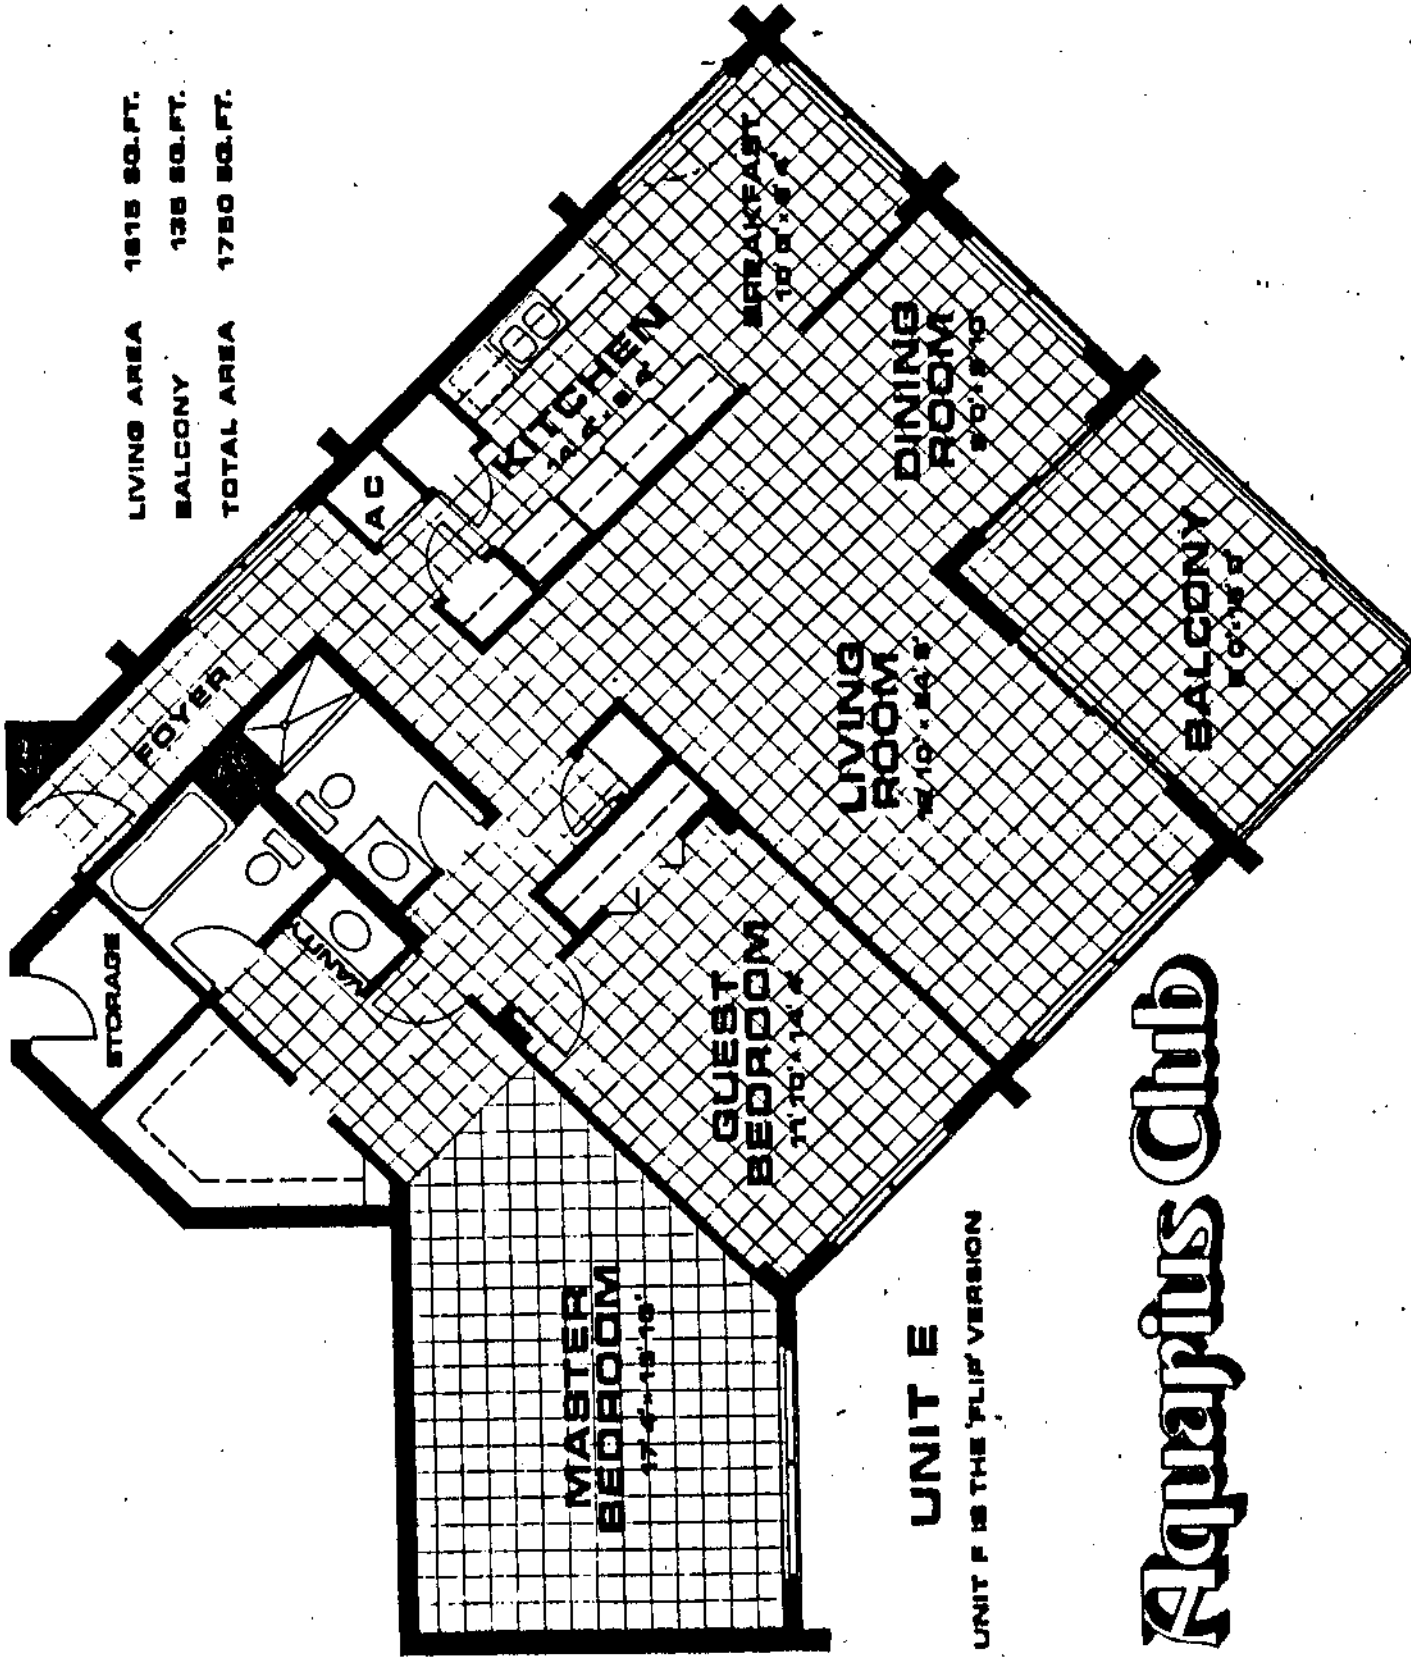

UNIT A

UNIT X IS THE FLIP VERSION

LIVING AREA: 1492 SQ. FT.
BALCONY: 135 SQ. FT.
TOTAL AREA: 1627 SQ. FT.

Aquarius Club

Aquarius Club

UNITS B, C OR D

UNITS G, H OR J ARE THE FLIP VERSION

LIVING AREA	1551 SQ. FT.
BALCONY	189 SQ. FT.
TOTAL AREA	1740 SQ. FT.

LIVING AREA 1615 SQ. FT.
 BALCONY 135 SQ. FT.
 TOTAL AREA 1750 SQ. FT.

UNIT E
 UNIT F IS THE 'FLIP' VERSION

Aquarius Club