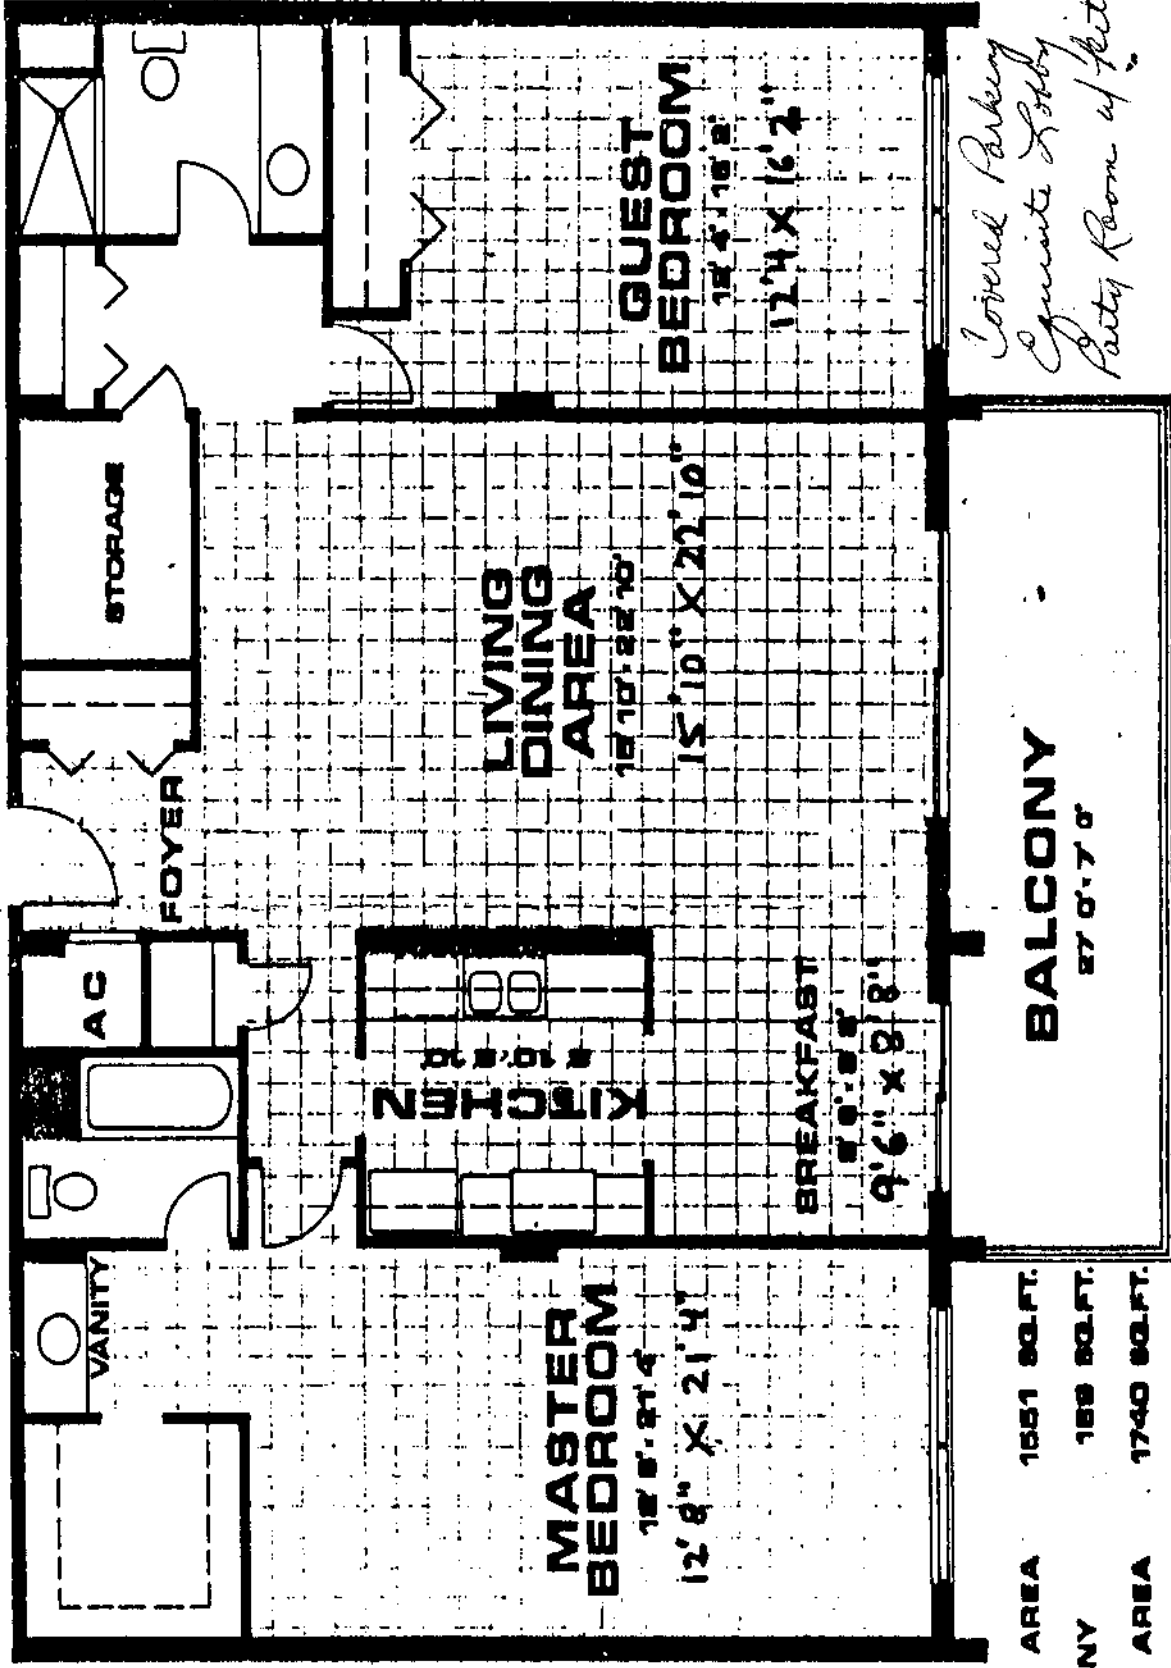

UNIT A

UNIT X IS THE FLIP VERSION

LIVING AREA: 1492 SQ. FT.
BALCONY: 135 SQ. FT.
TOTAL AREA: 1627 SQ. FT.

Aquarius Club

Aquarius Club

UNITS B, C OR D

UNITS G, H OR J ARE THE FLIP VERSION

LIVING AREA	1551 SQ. FT.
BALCONY	189 SQ. FT.
TOTAL AREA	1740 SQ. FT.

LIVING AREA 1615 SQ. FT.
 BALCONY 135 SQ. FT.
 TOTAL AREA 1750 SQ. FT.

UNIT E
 UNIT F IS THE 'FLIP' VERSION

Aquarius Club