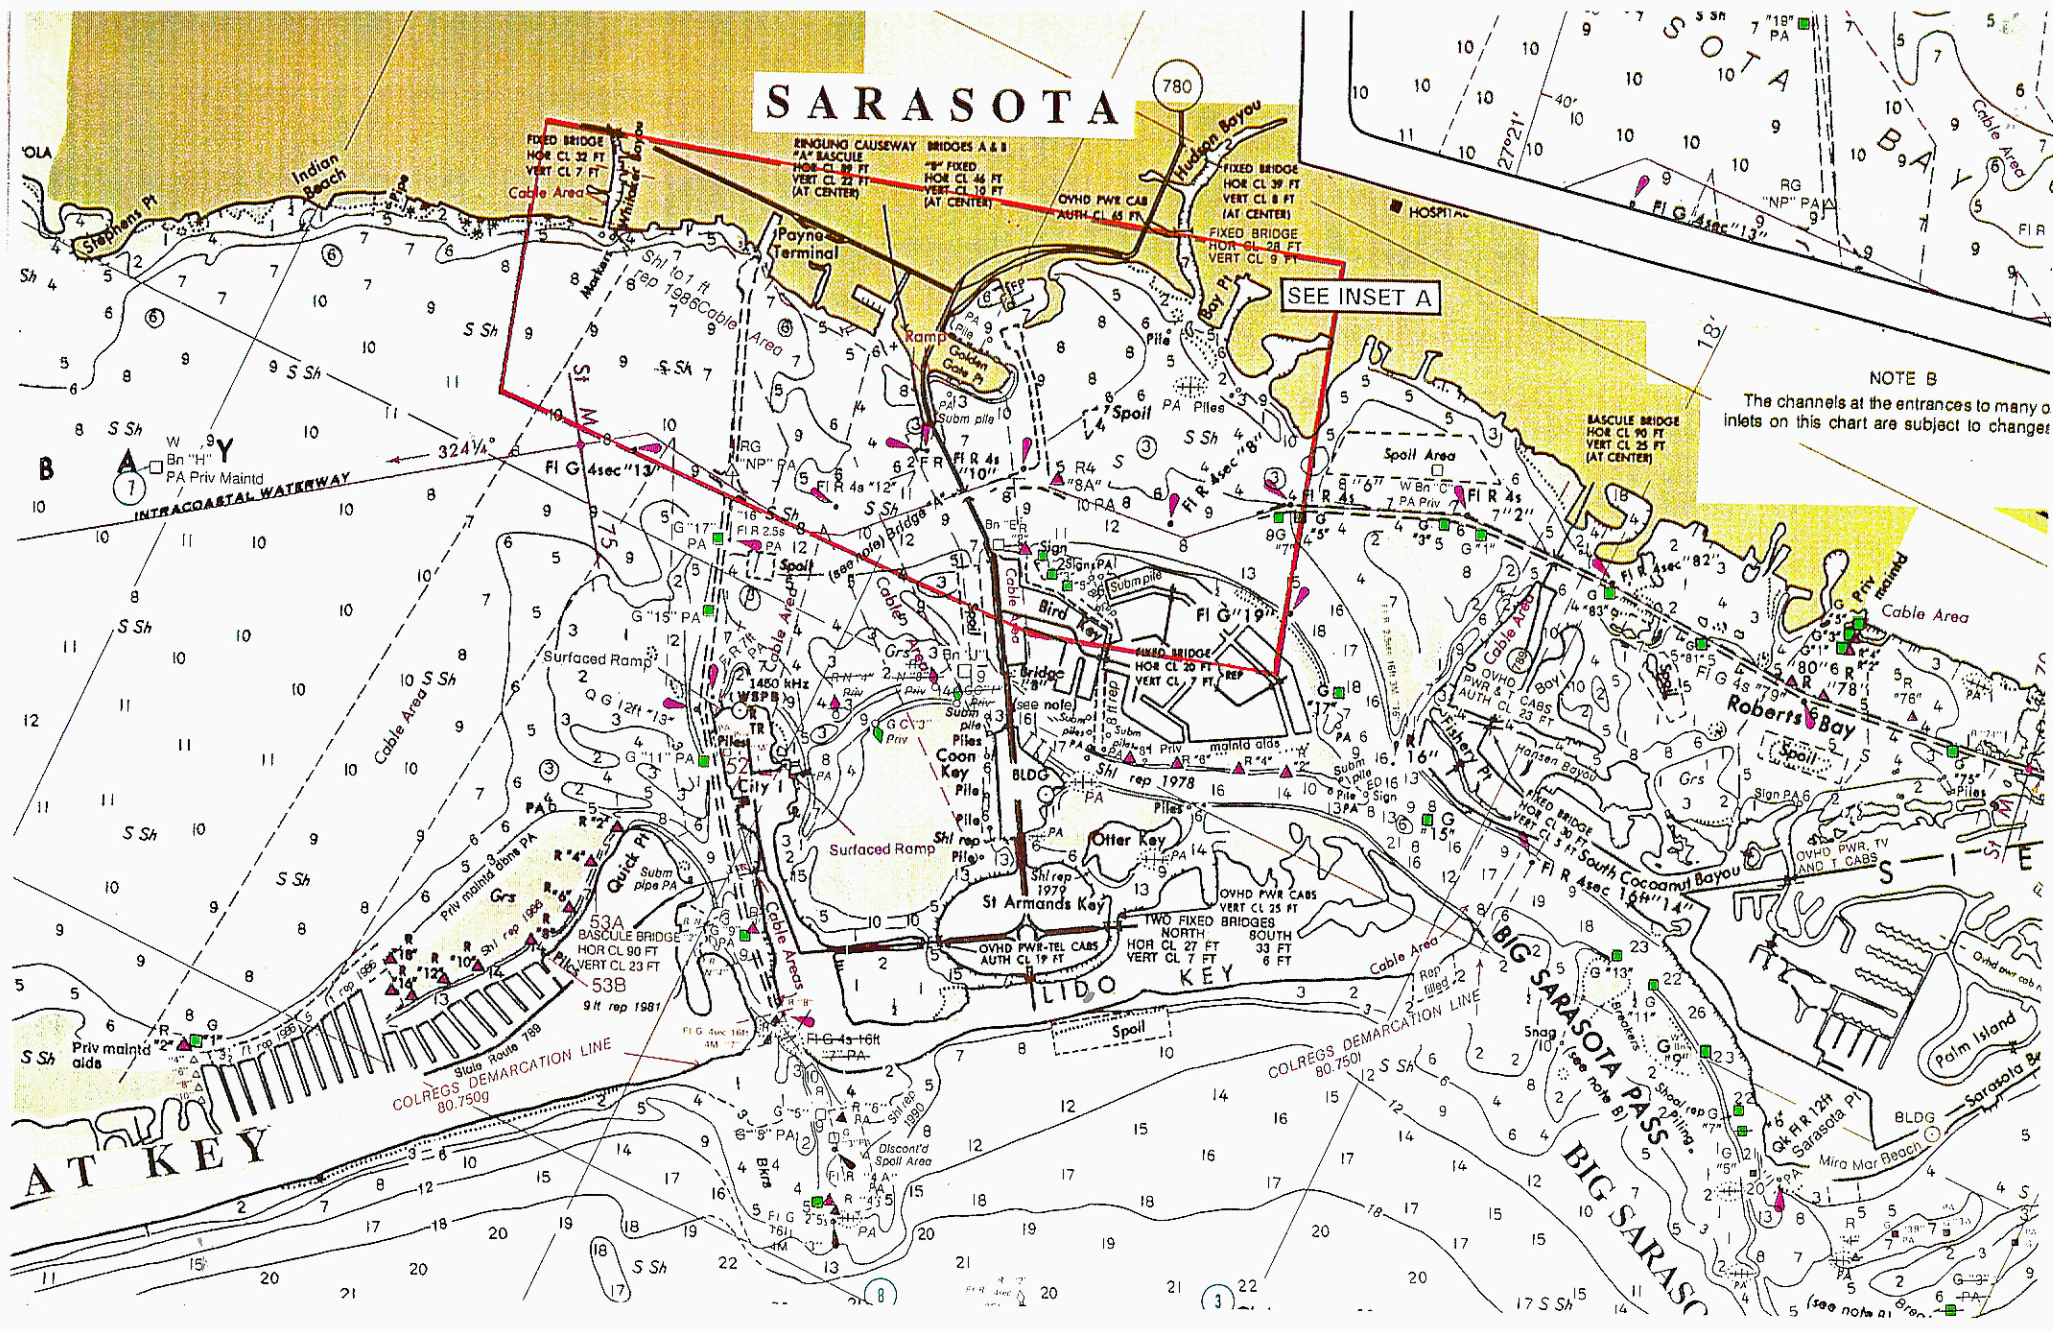

SARASOTA

SEE INSET A

NOTE B
The channels at the entrances to many of inlets on this chart are subject to changes

AT KEY

BIG SARASOTA PASS

COLREGS DEMARCATION LINE
80.750g

COLREGS DEMARCATION LINE
80.750i