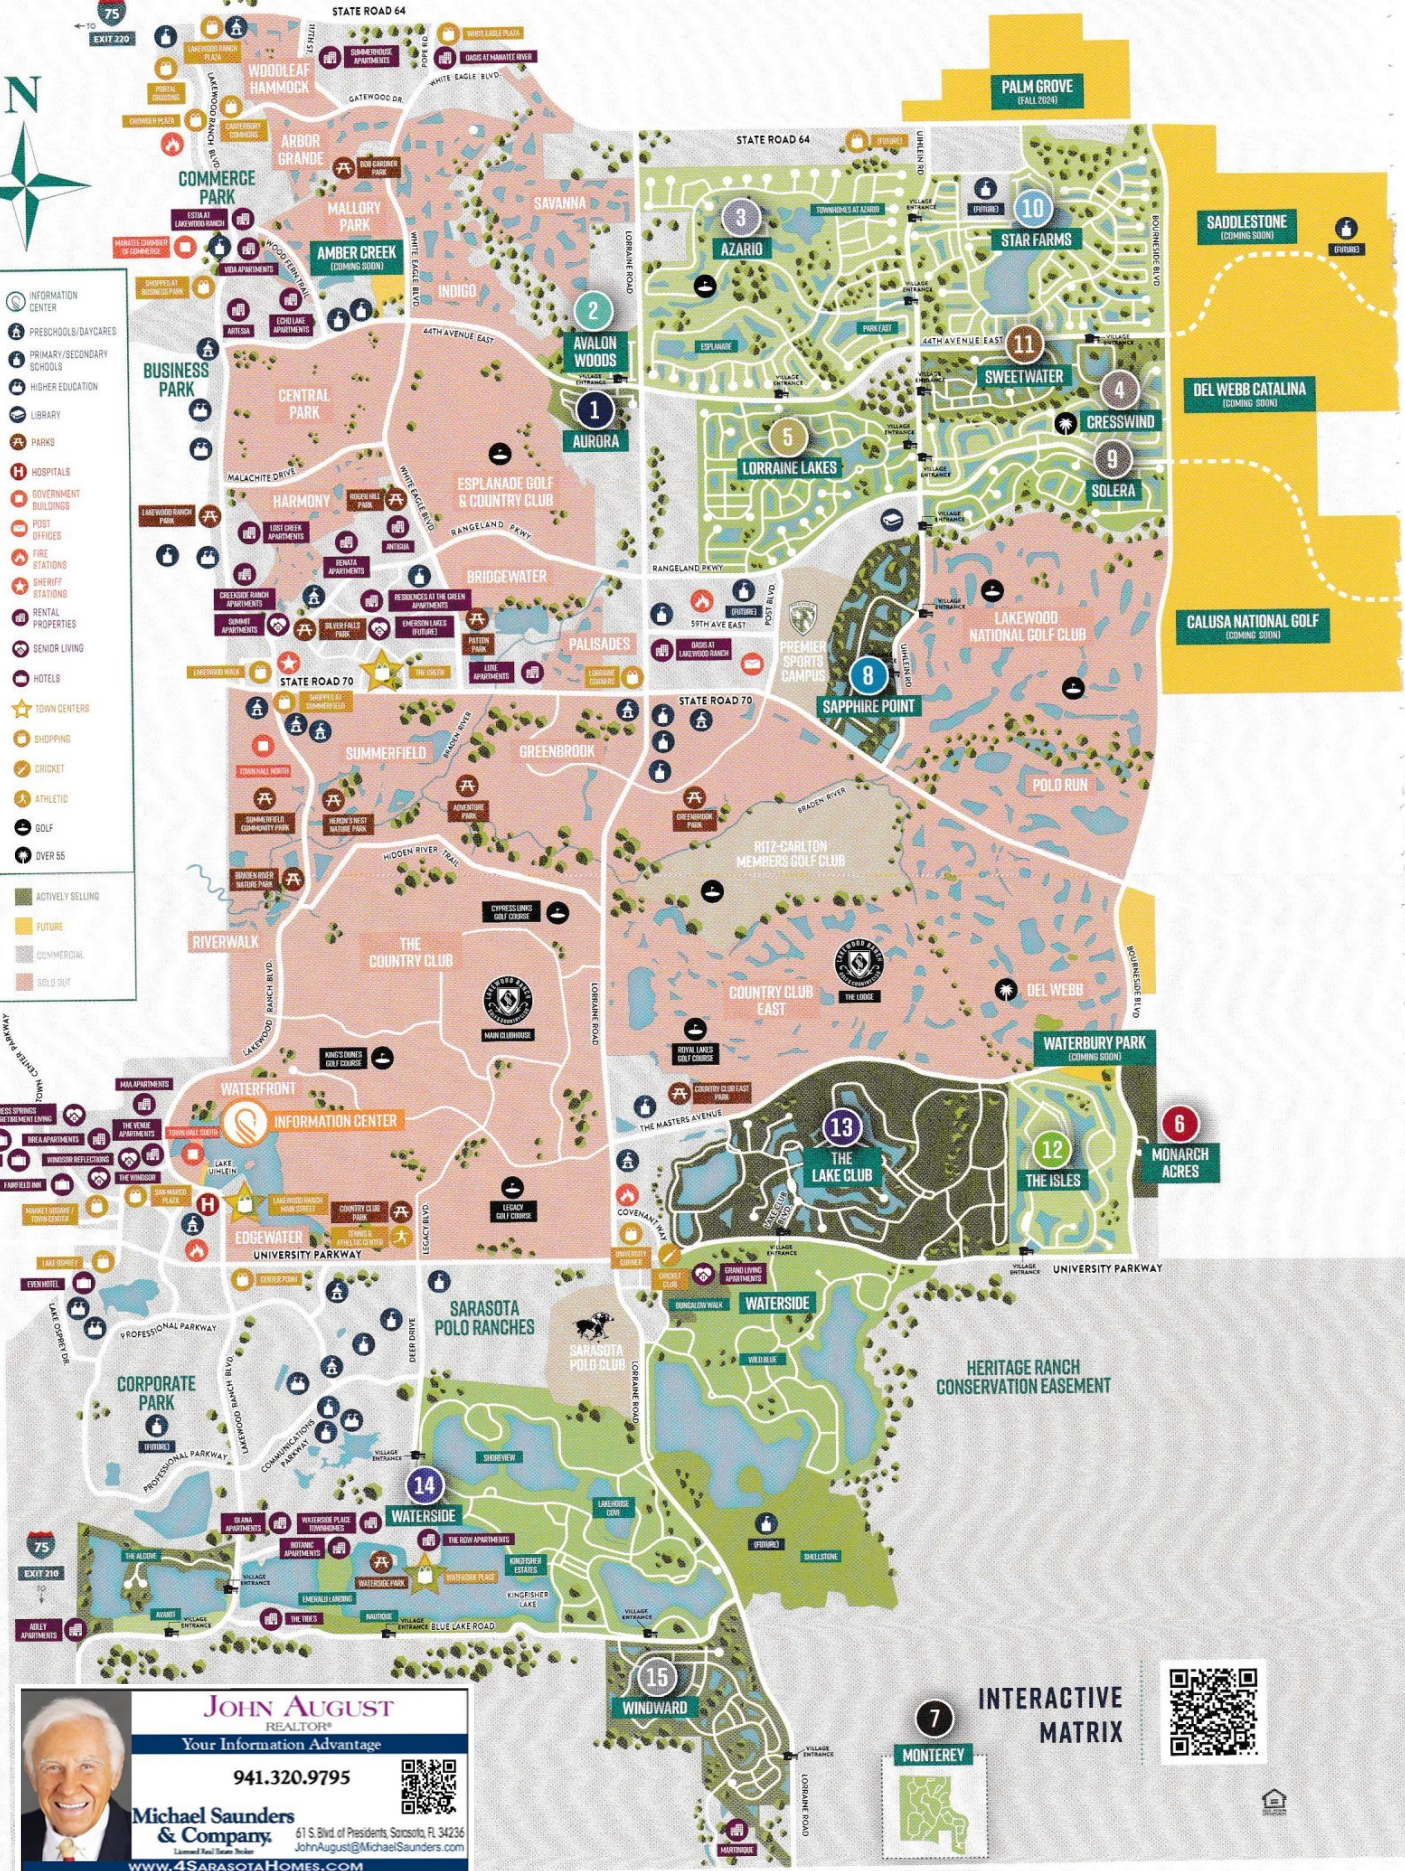

1. INFORMATION CENTER
   - PRESCHOOLS/DAYCARES
   - PRIMARY/SECONDARY SCHOOLS
   - HIGHER EDUCATION
   - LIBRARY
   - PARKS
   - HOSPITALS
   - GOVERNMENT BUILDINGS
   - POST OFFICES
   - FIRE STATIONS
   - SHERIFF STATIONS
   - RENTAL PROPERTIES
   - SENIOR LIVING
   - HOTELS
   - TOWN CENTERS
   - SHOPPING
   - CRICKET
   - ATHLETIC
   - GOLF
   - OVER 55
3. ACTIVELY SELLING
   - FUTURE
   - COMMERCIAL
   - SOLD OUT

SADDLESTONE
(COMING SOON)

DEL WEBB CATALINA
(COMING SOON)

CALUSA NATIONAL GOLF
(COMING SOON)

7 INTERACTIVE MATRIX

MONTEREY

JOHN AUGUST
REALTOR®
Your Information Advantage

941.320.9795

Michael Saunders & Company
61 S Blvd. of Presidents, Sarasota, FL 34236
JohnAugust@MichaelSaunders.com

www.4SARASOTAHOMES.com